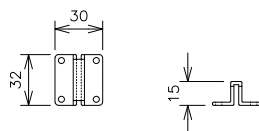

Mounting bracket (for 19-inch rack)

Connecting bracket

Model No.	PN28080K-TH	Model Name	Switch-M8eG
-----------	-------------	------------	-------------

**Panasonic Life Solutions Networks Co., Ltd.**