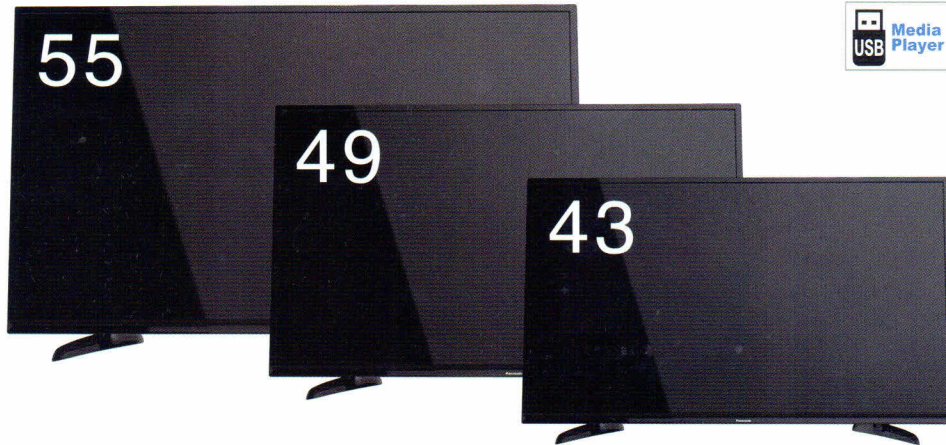

### New Full HD Standard LCD Display Hit the Cost-to-Performance Sweet Spot

SK1 Series			
	TH-55SK1	TH-49SK1	TH-43SK1
Screen size	55-inch	49-inch	43-inch
Brightness	280 cd/m <sup>2</sup>		
Contrast	4000:1	1200:1	840:1
Resolution	1920 x 1080 (FHD)		

- Uses USB memory playback feature available in the SK series for simple signage

## Specifications

	TH-55SK1	TH-49SK1	TH-43SK1
Screen size (diagonal)	55-inch (1388mm)	49-inch (1232mm)	43-inch (1080mm)
Aspect ratio	16:9		
Effective display area (W x H)	1210 x 681mm	1074 x 604mm	942 x 530mm
Resolution	1920 x 1080		
Brightness (typ.)	280 cd/m <sup>2</sup>		
Contrast ratio	4000:1	1200:1	840:1
Viewing angle (CR>10)	178°		176°
Terminals	VIDEO In HDMI In PC In Audio In (L/R) USB Serial	AV1(RCA) In HDMI typeA Connector x 3 Mini D-sub 15-pin (Compatible with DDC 2B) Stereo Mini Jack (M3) x1 (Share with AV) USB Connector (Type A) x 2 (USB2.0 supported) D-sub 9-pin x 1 (Input, RS232-C compatible, female)	HDMI typeA Connector x 2 USB Connector (Type A) x 1 (USB2.0 supported)
Built-in speaker	20W [10W + 10W]		
Power requirements	100V-240V AC, 50/60Hz		
Power consumption	120W	100W	74W
Standby condition	Approx. 0.5W		
Dimensions (W x H x D)	1243 x 728 x 90mm	1104 x 648 x 92mm	975 x 576 x 86mm
Weight	13.8kg	11kg	8.7kg
Wall-hanging pitch	800 x 200mm (11.9" x 7.9") VESA Compliant	200 x 200mm (7.9" x 7.9") VESA Compliant	200 x 100mm (7.9" x 4.0") VESA Compliant
Operating environment	Temperature 0 to 40 deg Humidity 10 to 90%		